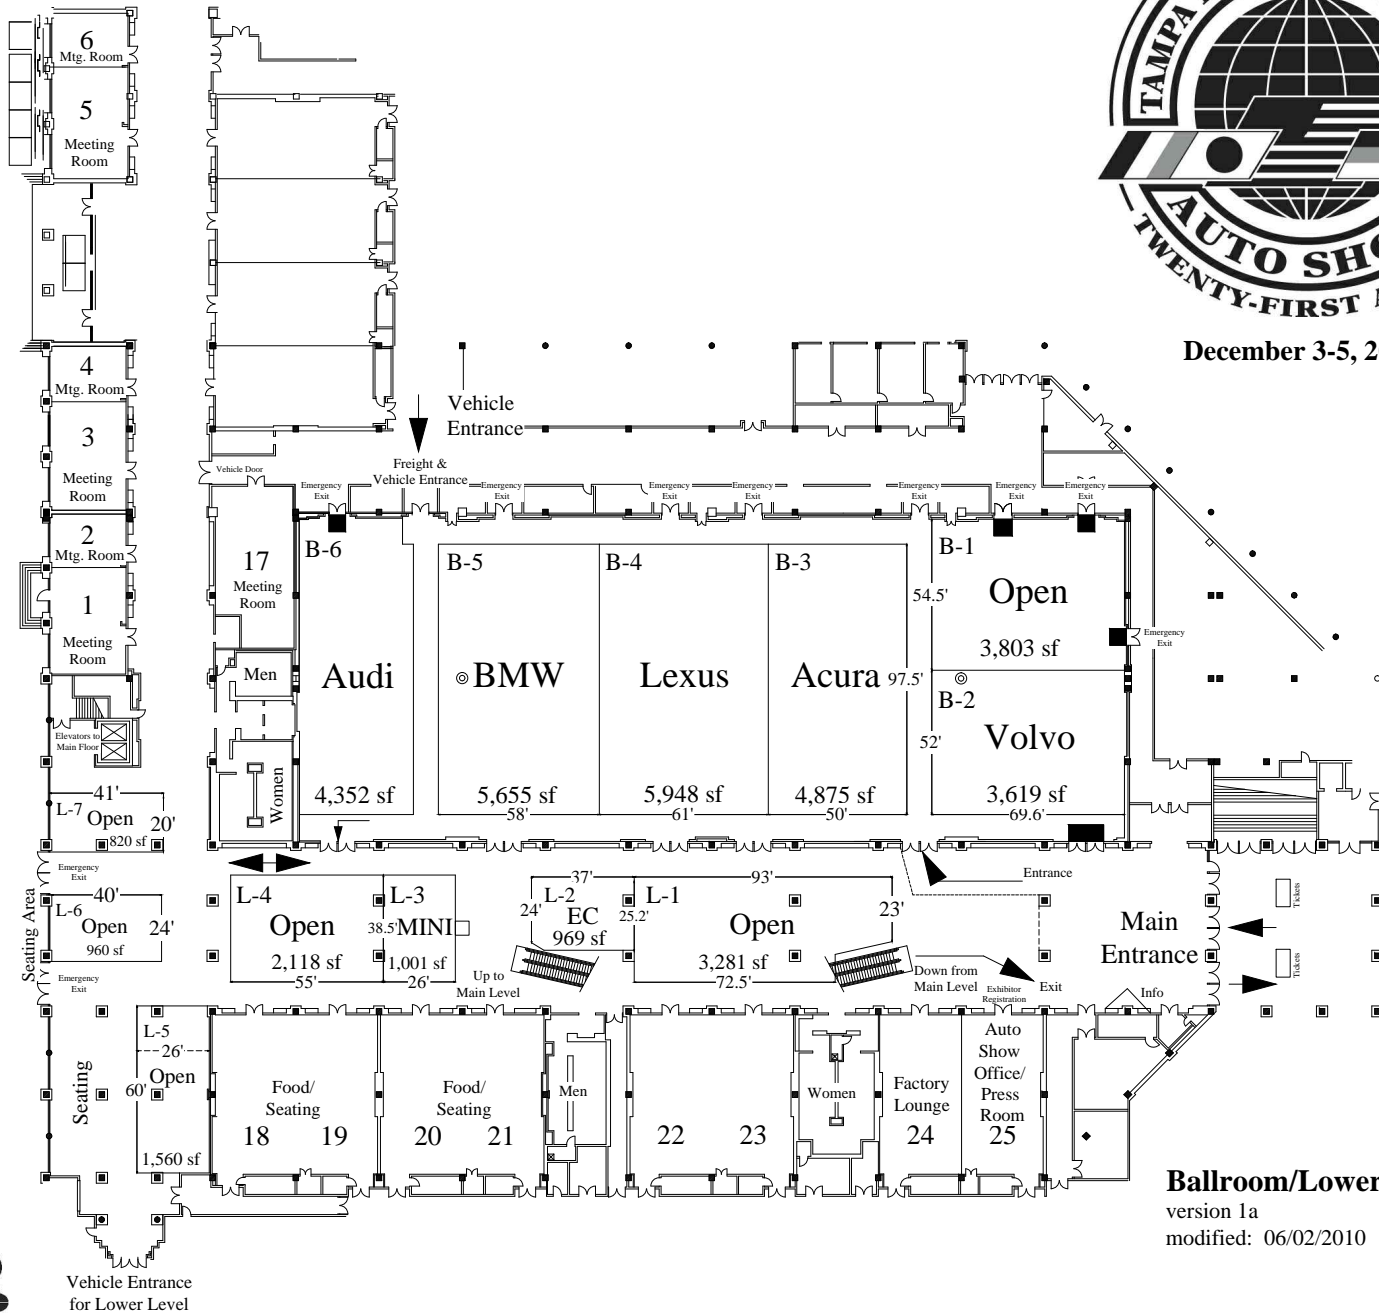

December 3-5, 2010

**Displays**

- L-1 Open
- L-2 Euro Cycles
- L-3 MINI
- L-4 Open
- L-5 Open
- L-6 Open
- L-7 Open

**Exhibit Setbacks:**

- Off Aisles = 1' 0"
- Off Neighboring Exhibit(s) = 2' 0"

**Ballroom/Lower Level**  
 version 1a  
 modified: 06/02/2010

Vehicle Entrance  
for Lower Level