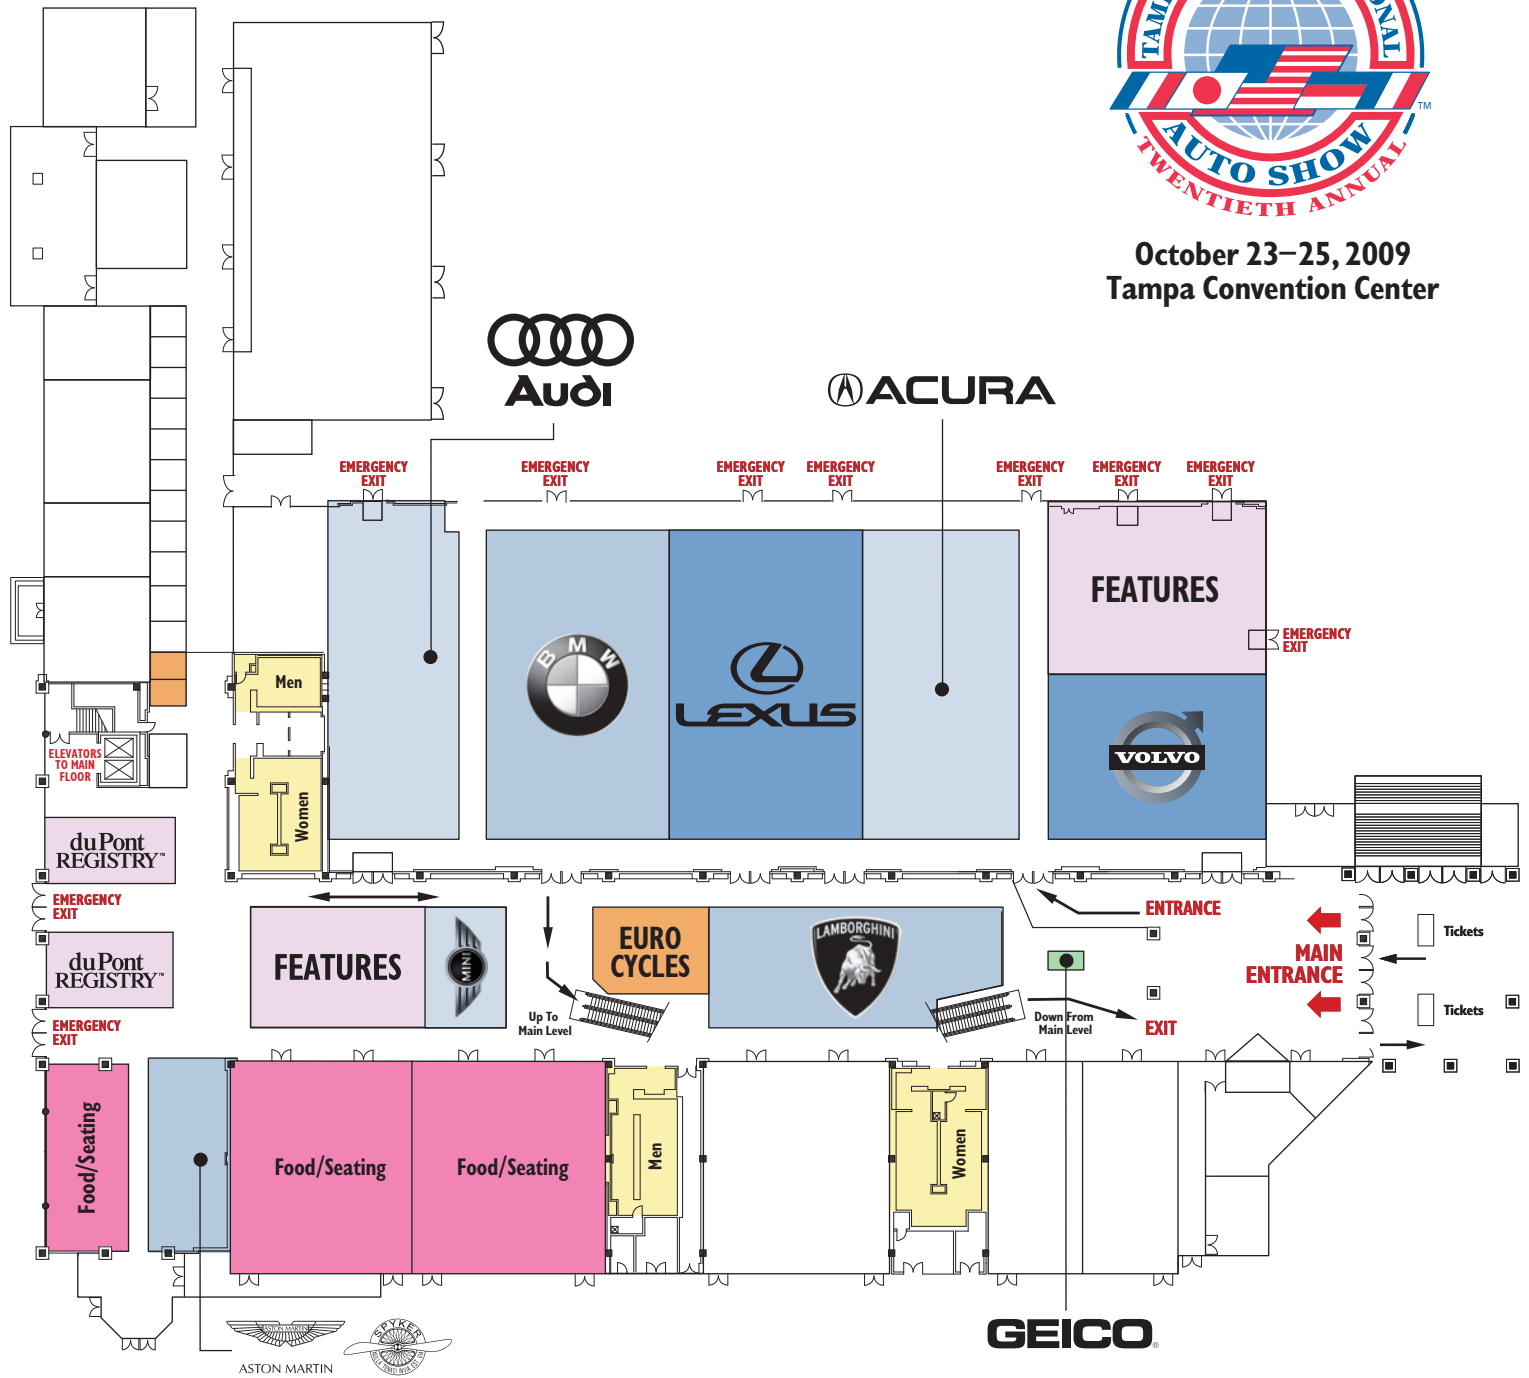

October 23-25, 2009
Tampa Convention Center

Ballroom/ Lower Level

Show map subject to change without notice. Updated as of 10/8/09.