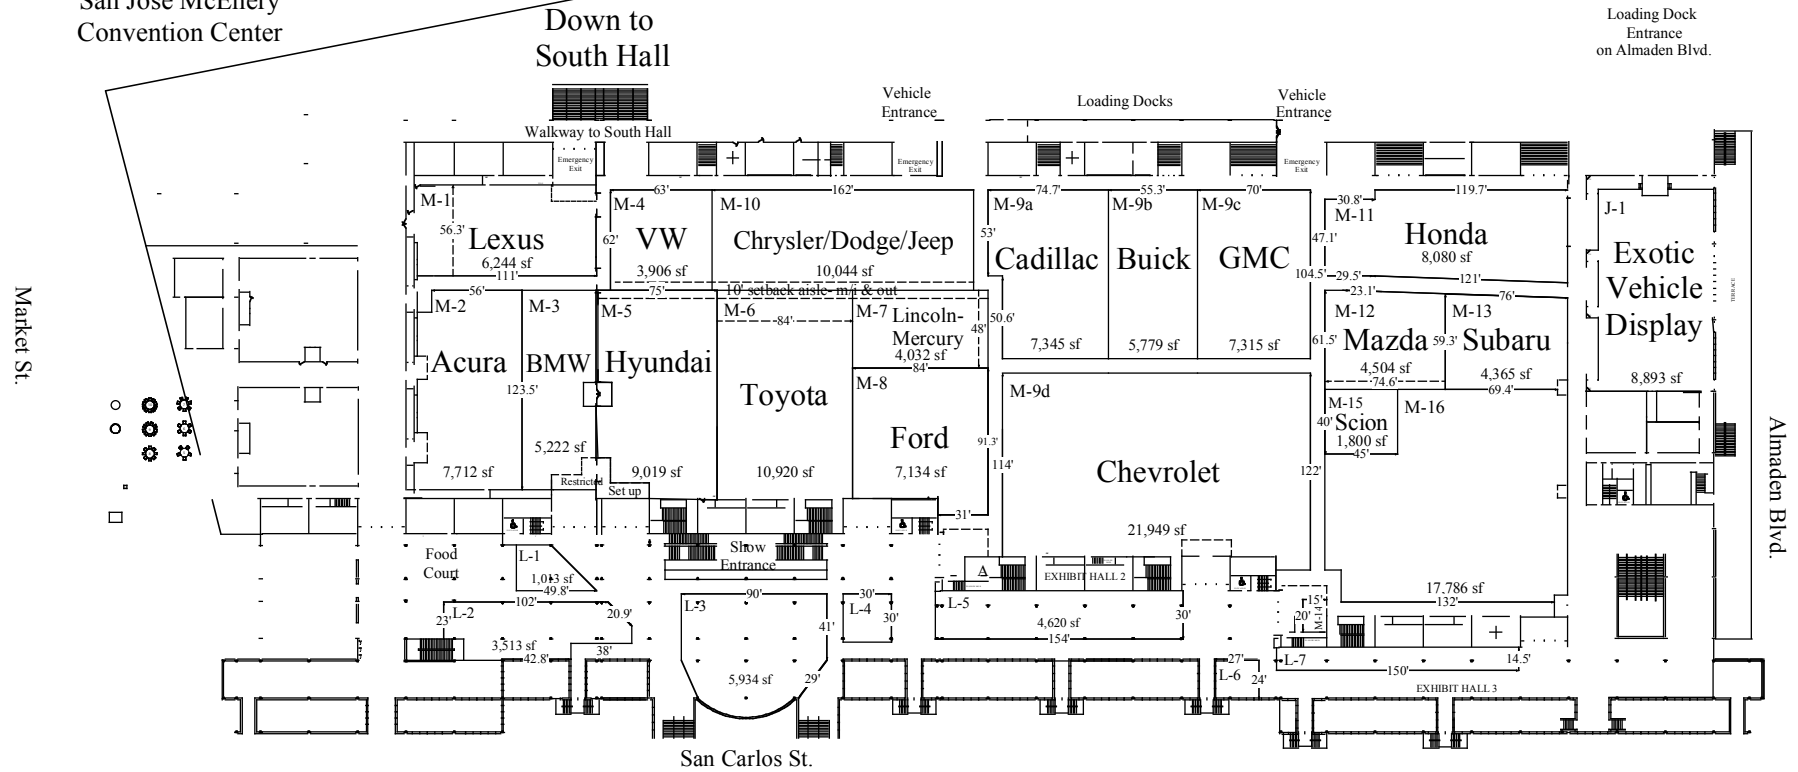

SILICON VALLEY INTERNATIONAL
AUTO SHOW
 2 0 1 0

January 7-10, 2010
 San Jose McEnery
 Convention Center

Display Spaces
 M-14...Explorer Vans
 A...Mercury News

<p>Design Date: Nov. 4, 2009</p>	<p><u>Freight and Vehicle Access Restriction</u></p> <p>Access to "J" and "L" spaces is via 6' 6" high x 7'2" wide door</p>	<p><u>Exhibit Setbacks</u></p> <p>on aisles 1'-0" on exhibits 2'-0"</p>	<p><u>Display Height Restrictions</u></p> <p>All "M" Spaces - 24'-0" All "J" Spaces - 16'-0" All "L" Spaces - 18'-0"</p>
----------------------------------	---	--	--