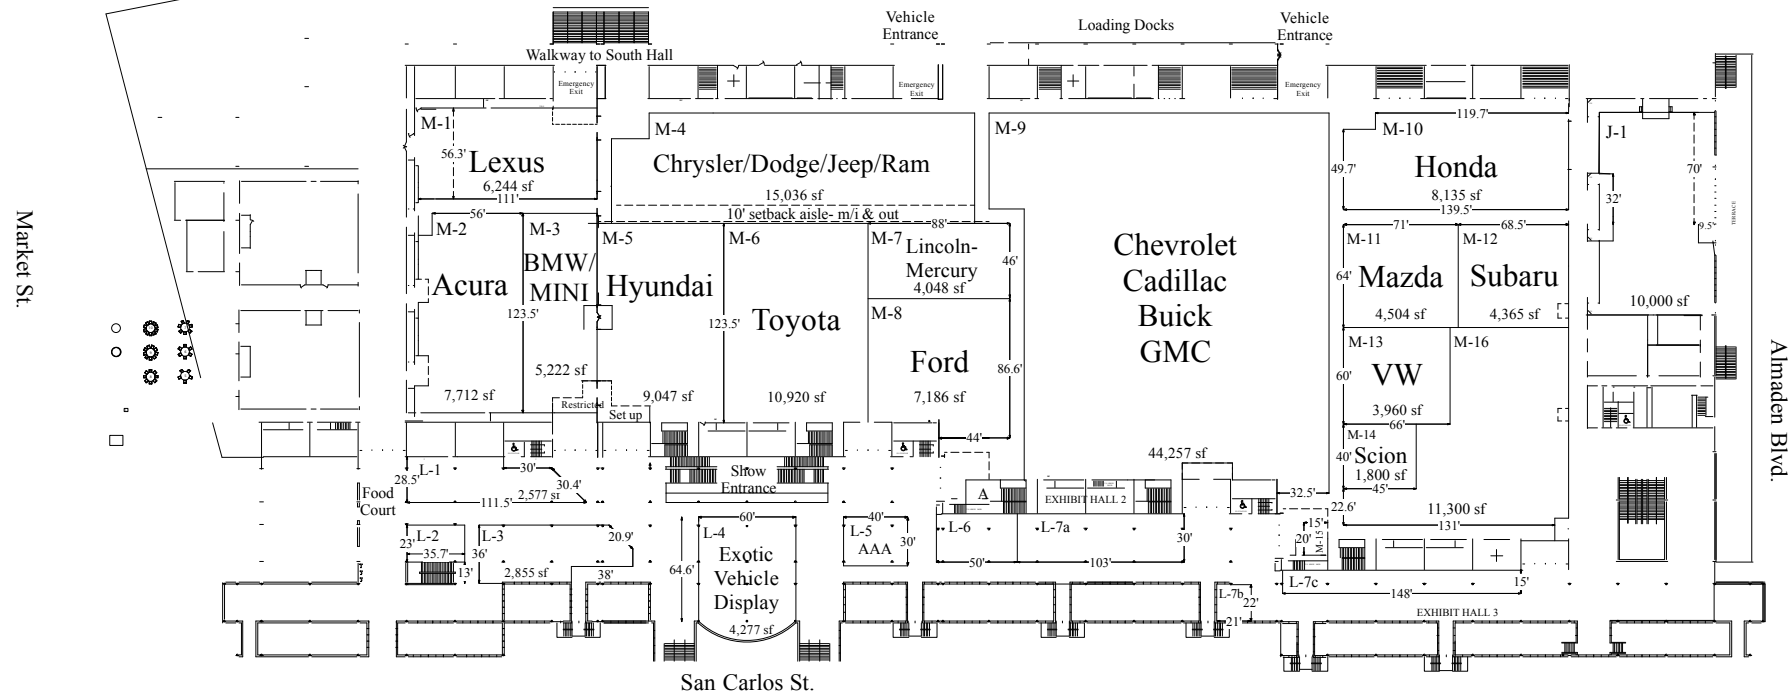

SILICON VALLEY INTERNATIONAL
AUTO SHOW

2 0 1 1

January 6-9, 2011

San Jose McEnery

Convention Center

Ride
 &
 Drives

Down to
 South Hall

Loading Dock
 Entrance
 on Almaden Blvd.

Display Spaces
 A...Mercury News

<p>Design Date: June 5, 2010</p>	<p><u>Freight and Vehicle Access Restriction</u></p> <p>Access to "J" and "L" spaces is via 6' 6" high x 7'2" wide door</p>	<p><u>Exhibit Setbacks</u></p> <p>on aisles 1'-0" on exhibits 2'-0"</p>	<p><u>Display Height Restrictions</u></p> <p>All "M" Spaces - 24'-0" All "J" Spaces - 16'-0" All "L" Spaces - 18'-0"</p>
----------------------------------	---	--	--