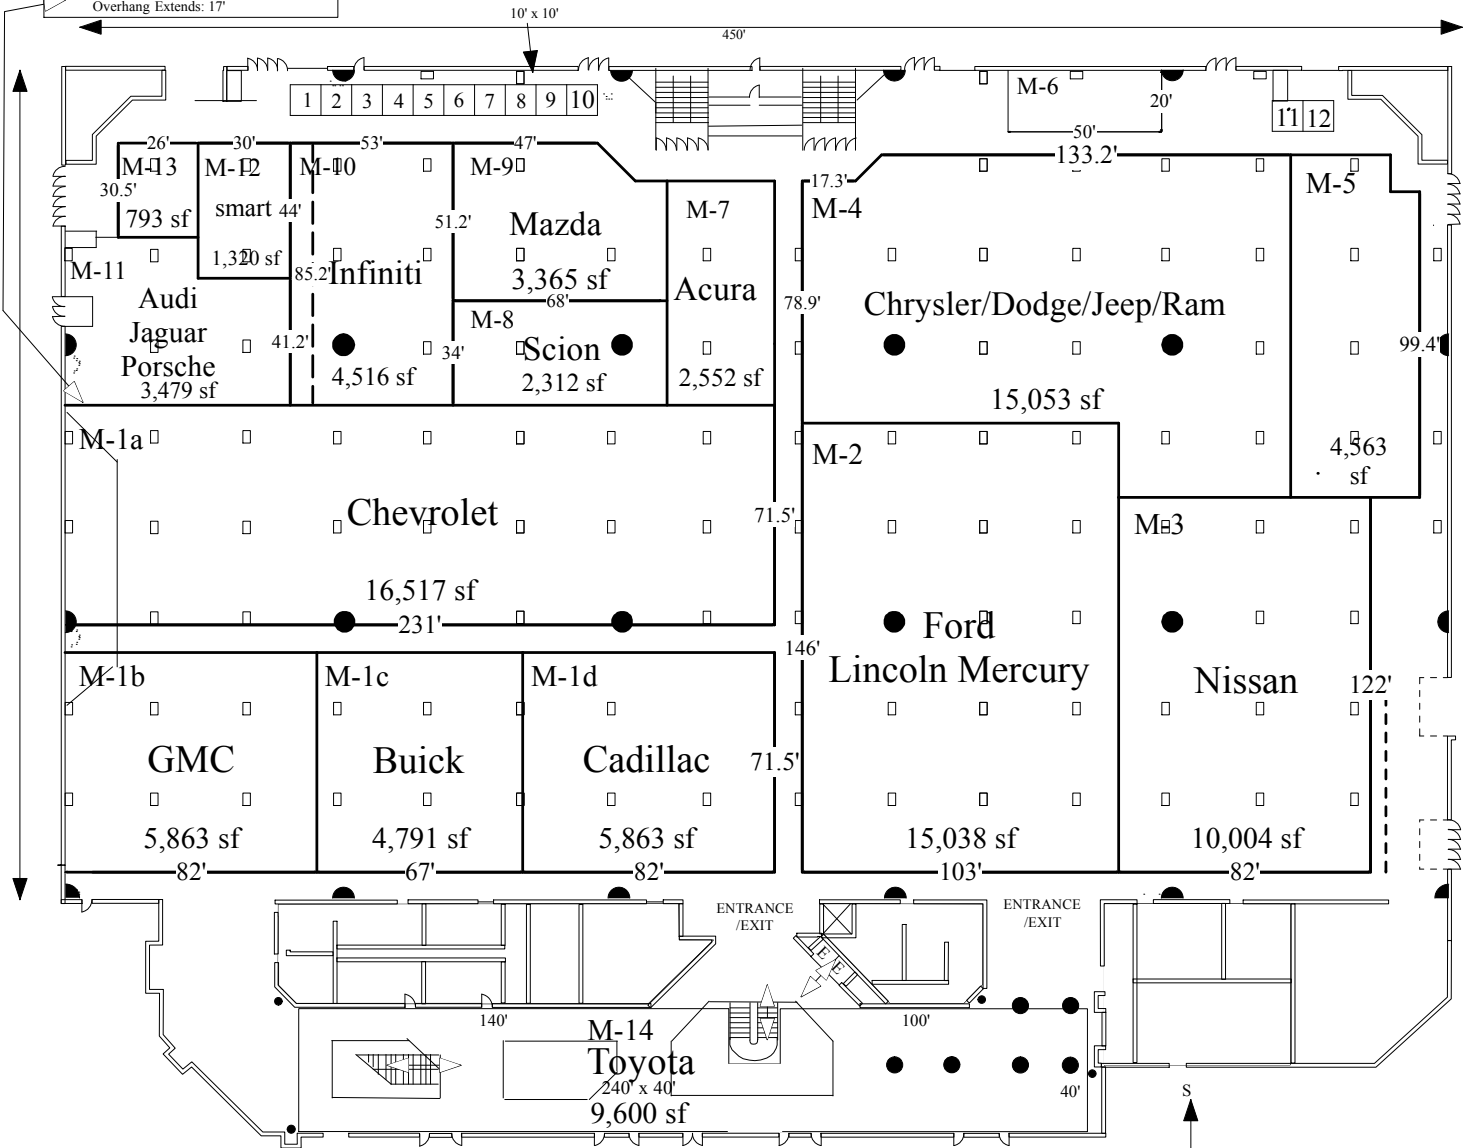

LEGEND: □ = Floorplates for Electricity, 30' apart
 ● = Columns, 90' apart
 Overhang Ceiling Height: 11'4"
 Overhang Extends: 17'

November 26-28, 2010

(5/27/10)