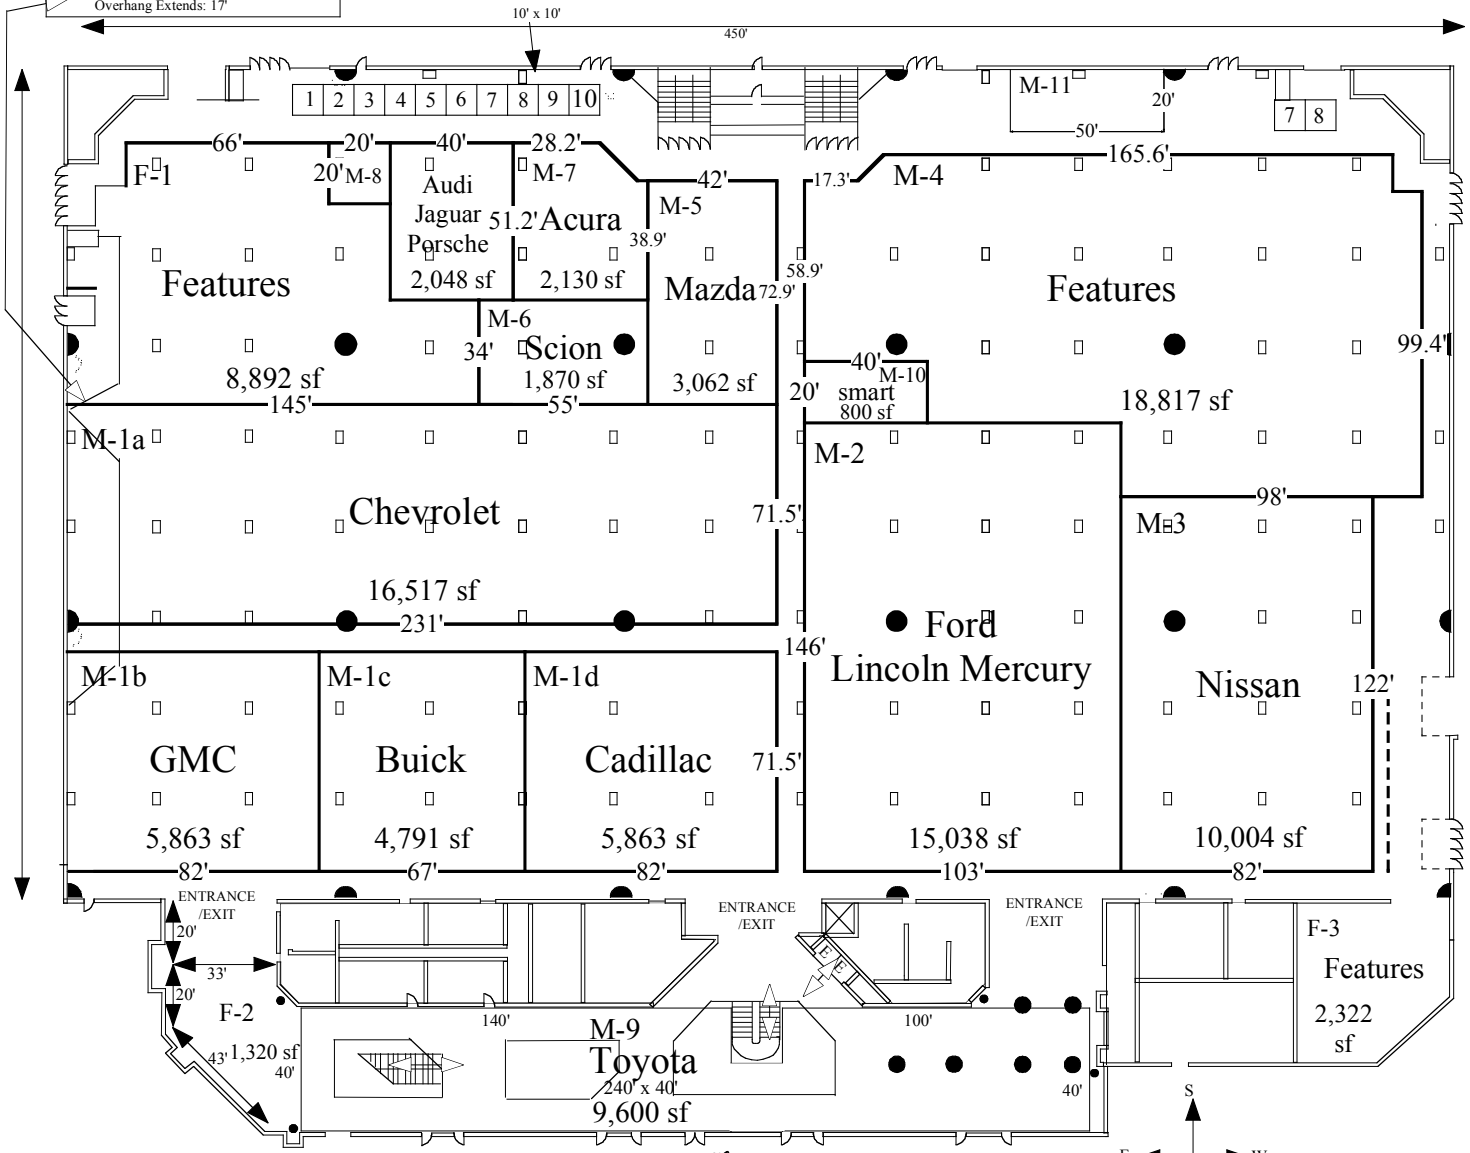

LEGEND: □ = Floorplates for Electricity, 30' apart  
 ● = Columns, 90' apart  
 Overhang Ceiling Height: 11'4"  
 Overhang Extends: 17'

November 27-29, 2009  
 (10/21/09)