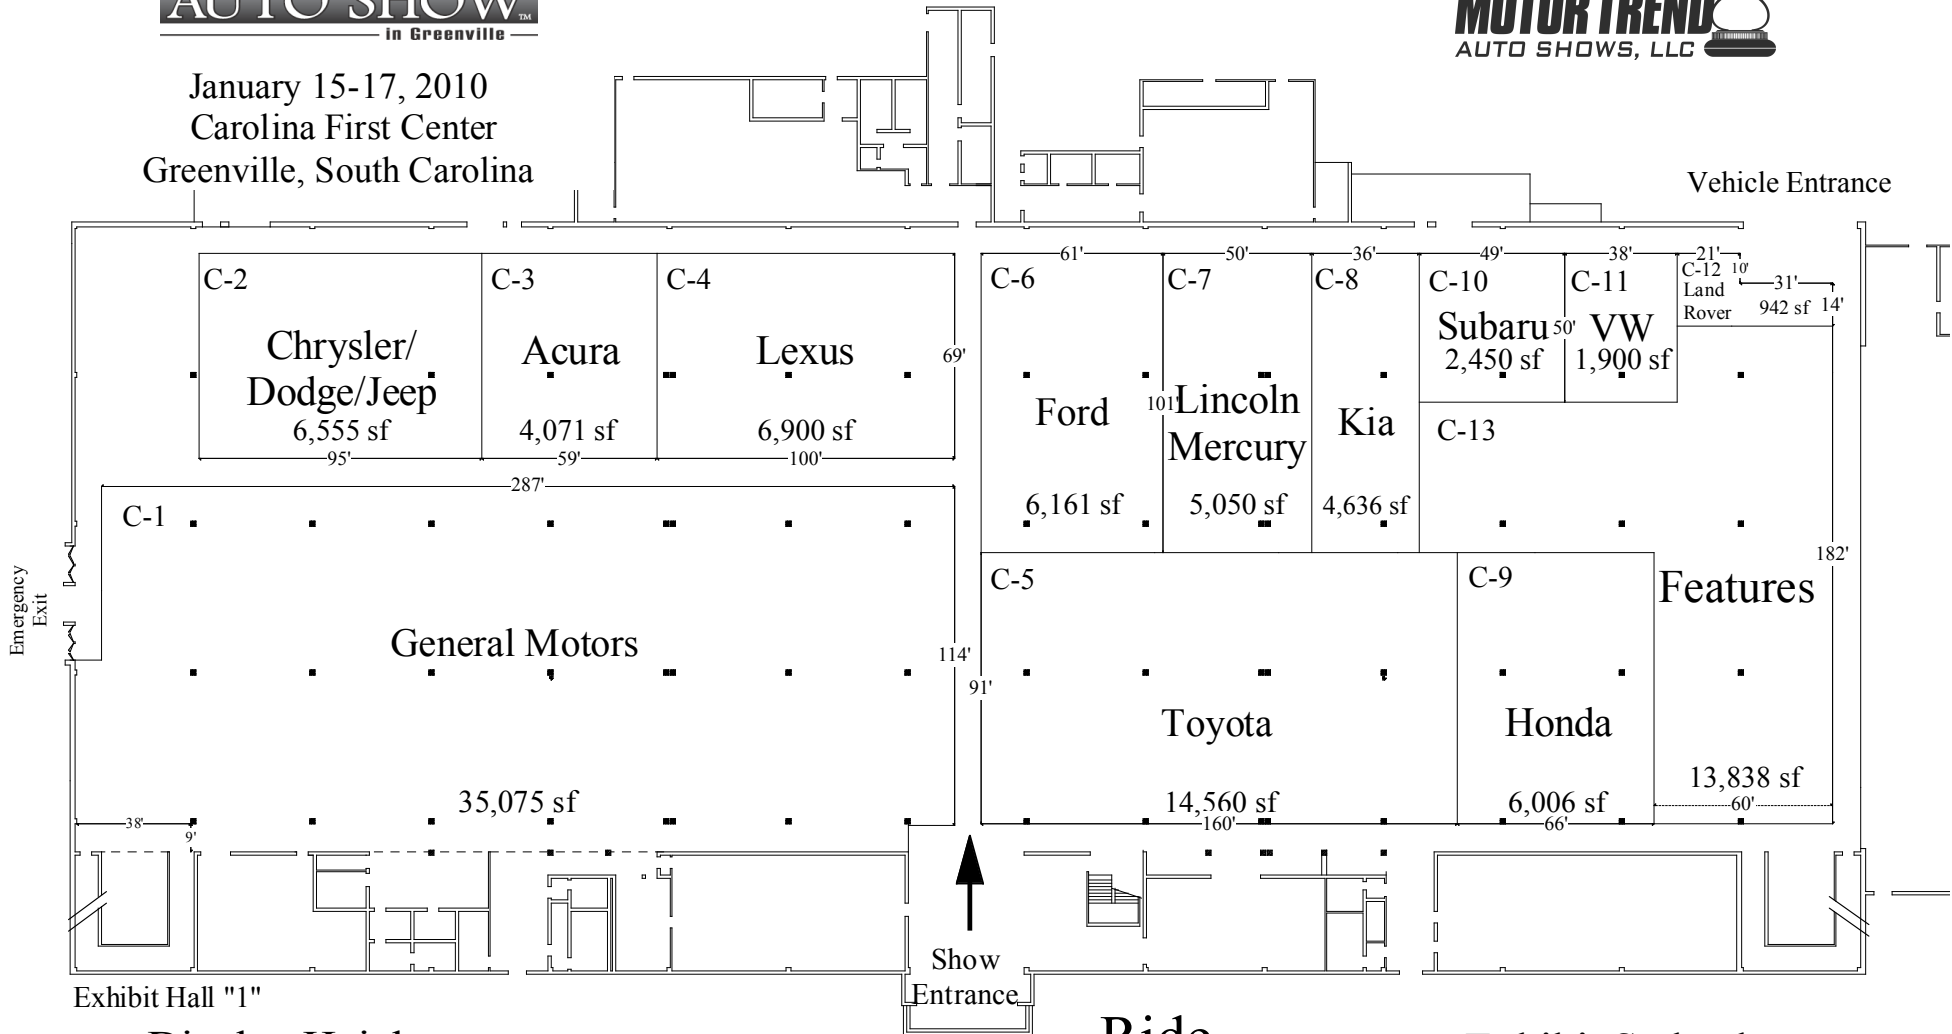

11/11/09

January 15-17, 2010
Carolina First Center
Greenville, South Carolina

Display Height
Restrictions
All Halls 18'-0"

Ride
&
Drives

Exhibit Setbacks
on aisles 1'-0"
on exhibits 2'-0"