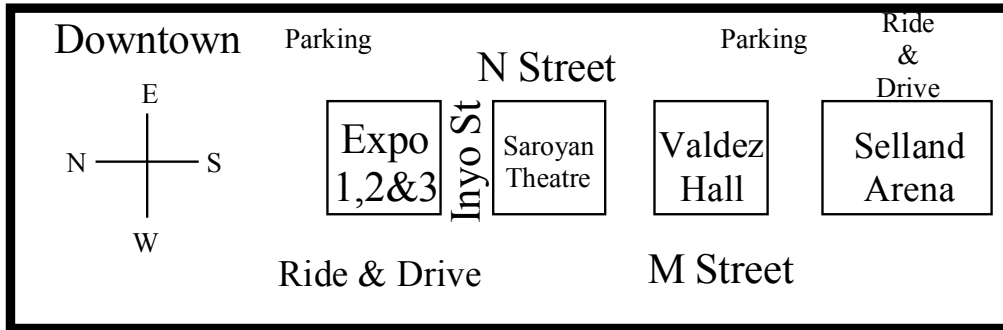

2010 *Central California* AUTO SHOW

Oct. 29 - Nov. 1, 2009
Fresno Convention Center
Valdez Hall

(10/11/09)

Ceiling Height...15'

North Courtyard